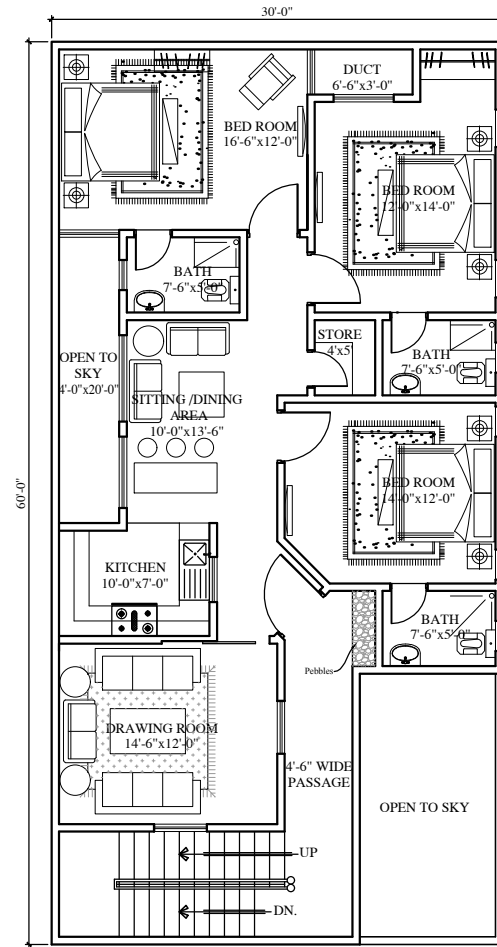

GROUND FLOOR PLAN

SCALE :- 1/8" = 1'-0"

FIRST FLOOR PLAN

SCALE :- 1/8" = 1'-0"

FILE:	Design by:	Project:	Date:
GROUND FLOOR PLAN (OPTION-1)	S.J	RESIDENCE	21st July 2018

FILE:	Design by:	Project:	Date:
FIRST FLOOR PLAN (OPTION-1)	S.J	RESIDENCE	21st July 2018